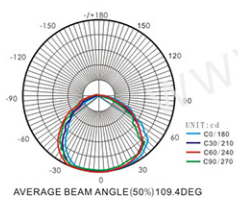

SPECIFICATIONS

Item No	RNS-2835-120-12W4	RNS-2835-120-12W6	RNS-2835-120-12W8
Dimension	4*11mm	6*12mm	8*16mm
LEDs/m	120pcs/m	120pcs/m	120pcs/m
Voltage	DC12V/24V	DC12/24V	DC12/24V
Wattage/m	≤10W	≤10W	≤10W
Lumen output/m	950-1209lm	950-1209lm	950-1209lm
View angle	180°	180°	180°
IP rate	IP65	IP65	IP65
Operating Temperature	-25~+60°C	-25~+60°C	-25~+60°C
Package	5m or 50m/roll	5m or 50m/roll	5m or 50m /roll

LIGHT DISTRIBUTION CHARACTERISTICS

Height	AVR	E	CENTER	E	Diameter
1.50m	11.02lx		29.11lx		361.55cm
2.00m	6.20lx		16.38lx		482.07cm
4.00m	1.55lx		4.09lx		964.14cm
4.50m	1.22lx		3.23lx		1084.66cm
6.00m	0.69lx		1.82lx		1446.21cm