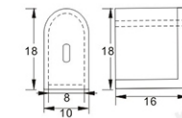

APPLICATION

- » Advertisement logo
- » Artificial decoration

FEATURES

- » Every 3 leds cuttable
- » Customization according to requirement
- » High quality PCB, good heat dissipation
- » Easy installation

SPECIFICATIONS

Item No	RNS-2835-120-12W4	RNS-2835-120-12W6	RNS-2835-120-12W8
Dimension	4*11mm	6*12mm	8*16mm
LEDs/m	120pcs/m	120pcs/m	120pcs/m
Voltage	DC12V/24V	DC12/24V	DC12/24V
Wattage/m	≤10W	≤10W	≤10W
Lumen output/m	950-1209lm	950-1209lm	950-1209lm
View angle	180°	180°	180°
IP rate	IP65	IP65	IP65
Operating Temperature	-25~+60°C	-25~+60°C	-25~+60°C
Package	5m or 50m/roll	5m or 50m/roll	5m or 50m /roll

LIGHT DISTRIBUTION CHARACTERISTICS

Height	AVR	E	CENTER	E	Diameter
1.50m	11.02lx		29.11lx		361.55cm
2.00m	6.20lx		16.38lx		482.07cm
4.00m	1.55lx		4.09lx		964.14cm
4.50m	1.22lx		3.23lx		1084.66cm
6.00m	0.69lx		1.82lx		1446.21cm

Accessories FIG

End cap 8mm

DIMENSION

Every 3 lights can be cut

Cutting line