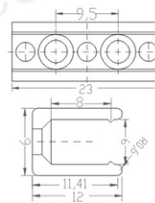

SPECIFICATIONS

Item No	RNS-2835-120-12W4	RNS-2835-120-12W6	RNS-2835-120-12W8
Dimension	4*11mm	6*12mm	8*16mm
LEDs/m	120pcs/m	120pcs/m	120pcs/m
Voltage	DC12V/24V	DC12/24V	DC12/24V
Wattage/m	≤10W	≤10W	≤10W
Lumen output/m	950-1209lm	950-1209lm	950-1209lm
View angle	180°	180°	180°
IP rate	IP65	IP65	IP65
Operating Temperature	-25~+60°C	-25~+60°C	-25~+60°C
Package	5m or 50m/roll	5m or 50m/roll	5m or 50m /roll

LIGHT DISTRIBUTION CHARACTERISTICS

Height	AVR	E	CENTER	E	Diameter
1.50m	11.02lx		29.11lx		361.55cm
2.00m	6.20lx		16.38lx		482.07cm
4.00m	1.55lx		4.09lx		964.14cm
4.50m	1.22lx		3.23lx		1084.66cm
6.00m	0.69lx		1.82lx		1446.21cm

Accessories FIG

End cap 6mm

End cap 8mm

RNS-2835-120-12W4 Clip

RNS-2835-120-12W6 Clip

RNS-2835-120-12W8 Clip

Waterproof 60W

Waterproof 100W

Waterproof 20W

DIMENSION

Every 3 lights can be cut

Cutting line

COLOR AVAILABLE

INSTALLATION DIAGRAM

PACKING METHOD

SUZHOU REPSN PHOTOELECTRIC TECHNOLOGY CO.,LTD.