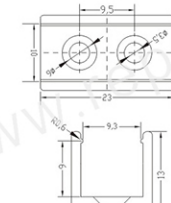

SPECIFICATIONS

Item No	RNS-2835-120-12W4	RNS-2835-120-12W6	RNS-2835-120-12W8
Dimension	4*11mm	6*12mm	8*16mm
LEDs/m	120pcs/m	120pcs/m	120pcs/m
Voltage	DC12V/24V	DC12/24V	DC12/24V
Wattage/m	≤10W	≤10W	≤10W
Lumen output/m	950-1209lm	950-1209lm	950-1209lm
View angle	180°	180°	180°
IP rate	IP65	IP65	IP65
Operating Temperature	-25~+60°C	-25~+60°C	-25~+60°C
Package	5m or 50m/roll	5m or 50m/roll	5m or 50m /roll

LIGHT DISTRIBUTION CHARACTERISTICS

Height	AVR	E	CENTER	E	Diameter
1.50m	11.02lx		29.11lx		361.55cm
2.00m	6.20lx		16.38lx		482.07cm
4.00m	1.55lx		4.09lx		964.14cm
4.50m	1.22lx		3.23lx		1084.66cm
6.00m	0.69lx		1.82lx		1446.21cm

Accessories FIG

End cap 6mm

End cap 8mm

RNS-2835-120-12W4 Clip

RNS-2835-120-12W6 Clip

RNS-2835-120-12W8 Clip

Waterproof 60W

Waterproof 100W

Waterproof 20W

DIMENSION

Every 3 lights can be cut

Cutting line

COLOR AVAILABLE

INSTALLATION DIAGRAM

PACKING METHOD

SUZHOU REPSN PHOTOELECTRIC TECHNOLOGY CO.,LTD.