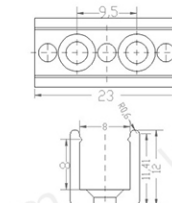

SPECIFICATIONS

Item No	RNS-2835-120-12W4	RNS-2835-120-12W6	RNS-2835-120-12W8
Dimension	4*11mm	6*12mm	8*16mm
LEDs/m	120pcs/m	120pcs/m	120pcs/m
Voltage	DC12V/24V	DC12/24V	DC12/24V
Wattage/m	≤10W	≤10W	≤10W
Lumen output/m	950-1209lm	950-1209lm	950-1209lm
View angle	180°	180°	180°
IP rate	IP65	IP65	IP65
Operating Temperature	-25~+60°C	-25~+60°C	-25~+60°C
Package	5m or 50m/roll	5m or 50m/roll	5m or 50m /roll

LIGHT DISTRIBUTION CHARACTERISTICS

Height	AVR	E	CENTER	E	Diameter
1.50m	11.02lx		29.11lx		361.55cm
2.00m	6.20lx		16.38lx		482.07cm
4.00m	1.55lx		4.09lx		964.14cm
4.50m	1.22lx		3.23lx		1084.66cm
6.00m	0.69lx		1.82lx		1446.21cm

Accessories FIG

End cap 6mm

End cap 8mm

RNS-2835-120-12W4 Clip

RNS-2835-120-12W6 Clip

RNS-2835-120-12W8 Clip

Waterproof 60W

Waterproof 100W

Waterproof 20W

DIMENSION

Every 3 lights can be cut

Cutting line

COLOR AVAILABLE

INSTALLATION DIAGRAM

PACKING METHOD

SUZHOU REPSN PHOTOELECTRIC TECHNOLOGY CO.,LTD.