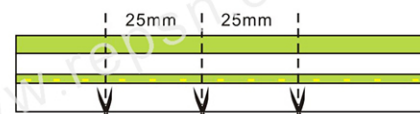

SPECIFICATIONS

Item No	RNS-2835-120-12W4	RNS-2835-120-12W6	RNS-2835-120-12W8
Dimension	4*11mm	6*12mm	8*16mm
LEDs/m	120pcs/m	120pcs/m	120pcs/m
Voltage	DC12V/24V	DC12/24V	DC12/24V
Wattage/m	≤10W	≤10W	≤10W
Lumen output/m	950-1209lm	950-1209lm	950-1209lm
View angle	180°	180°	180°
IP rate	IP65	IP65	IP65
Operating Temperature	-25~+60°C	-25~+60°C	-25~+60°C
Package	5m or 50m/roll	5m or 50m/roll	5m or 50m /roll

LIGHT DISTRIBUTION CHARACTERISTICS

Height	AVR	E	CENTER	E	Diameter
1.50m	11.02lx		29.11lx		361.55cm
2.00m	6.20lx		16.38lx		482.07cm
4.00m	1.55lx		4.09lx		964.14cm
4.50m	1.22lx		3.23lx		1084.66cm
6.00m	0.69lx		1.82lx		1446.21cm

Accessories FIG

End cap 6mm

End cap 8mm

RNS-2835-120-12W4 Clip

RNS-2835-120-12W6 Clip

RNS-2835-120-12W8 Clip

Waterproof 60W

Waterproof 100W

Waterproof 20W

DIMENSION

Every 3 lights can be cut

Cutting line

COLOR AVAILABLE

INSTALLATION DIAGRAM

PACKING METHOD

SUZHOU REPSN PHOTOELECTRIC TECHNOLOGY CO.,LTD.