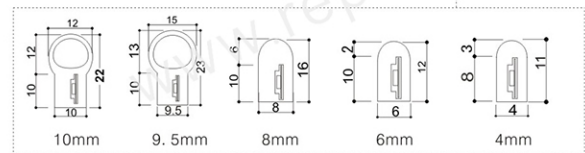

SPECIFICATIONS

Item No	RNS-2835-120-12W4	RNS-2835-120-12W6	RNS-2835-120-12W8
Dimension	4*11mm	6*12mm	8*16mm
LEDs/m	120pcs/m	120pcs/m	120pcs/m
Voltage	DC12V/24V	DC12/24V	DC12/24V
Wattage/m	≤10W	≤10W	≤10W
Lumen output/m	950-1209lm	950-1209lm	950-1209lm
View angle	180°	180°	180°
IP rate	IP65	IP65	IP65
Operating Temperature	-25~+60°C	-25~+60°C	-25~+60°C
Package	5m or 50m/roll	5m or 50m/roll	5m or 50m /roll

LIGHT DISTRIBUTION CHARACTERISTICS

Height	AVR	E	CENTER	E	Diameter
1.50m	11.02lx		29.11lx		361.55cm
2.00m	6.20lx		16.38lx		482.07cm
4.00m	1.55lx		4.09lx		964.14cm
4.50m	1.22lx		3.23lx		1084.66cm
6.00m	0.69lx		1.82lx		1446.21cm

Accessories FIG

End cap 6mm

End cap 8mm

RNS-2835-120-12W4 Clip

RNS-2835-120-12W6 Clip

RNS-2835-120-12W8 Clip

Waterproof 60W

Waterproof 100W

Waterproof 20W

DIMENSION

Every 3 lights can be cut

Cutting line

COLOR AVAILABLE

INSTALLATION DIAGRAM

PACKING METHOD

SUZHOU REPSN PHOTOELECTRIC TECHNOLOGY CO.,LTD.