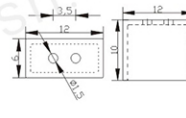

Accessories FIG

End cap 6mm