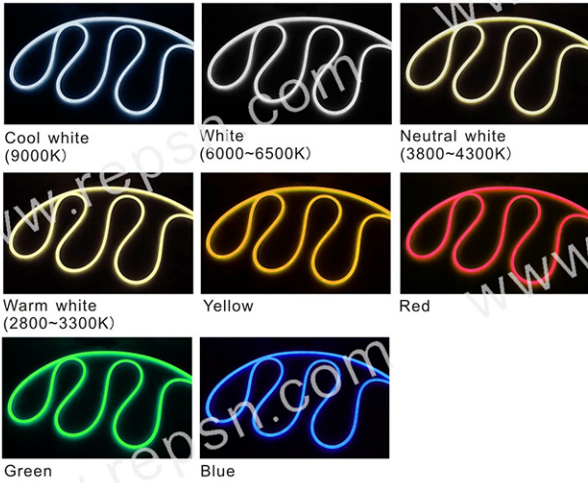

Accessories FIG

End cap 6mm

End cap 8mm

RNS-2835-120-12W4 Clip

RNS-2835-120-12W6 Clip

RNS-2835-120-12W8 Clip

Waterproof 60W

Waterproof 100W

Waterproof 20W

DIMENSION

Every 3 lights can be cut

Cutting line

COLOR AVAILABLE

INSTALLATION DIAGRAM

PACKING METHOD

SUZHOU REPSN PHOTOELECTRIC TECHNOLOGY CO.,LTD.