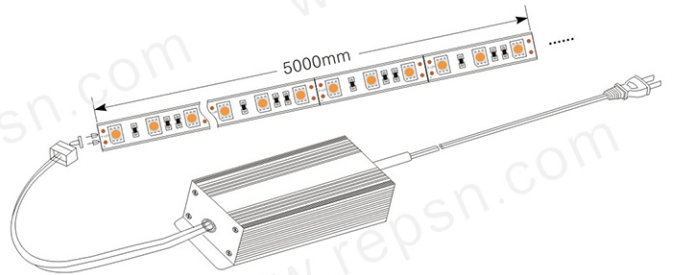

SPECIFICATIONS

Item No	RNS-2835-120-12W4	RNS-2835-120-12W6	RNS-2835-120-12W8
Dimension	4*11mm	6*12mm	8*16mm
LEDs/m	120pcs/m	120pcs/m	120pcs/m
Voltage	DC12V/24V	DC12/24V	DC12/24V
Wattage/m	≤10W	≤10W	≤10W
Lumen output/m	950-1209lm	950-1209lm	950-1209lm
View angle	180°	180°	180°
IP rate	IP65	IP65	IP65
Operating Temperature	-25~+60°C	-25~+60°C	-25~+60°C
Package	5m or 50m/roll	5m or 50m/roll	5m or 50m /roll

LIGHT DISTRIBUTION CHARACTERISTICS

Height	AVR	E	CENTER	E	Diameter
1.50m	11.02lx		29.11lx		361.55cm
2.00m	6.20lx		16.38lx		482.07cm
4.00m	1.55lx		4.09lx		964.14cm
4.50m	1.22lx		3.23lx		1084.66cm
6.00m	0.69lx		1.82lx		1446.21cm

Accessories FIG

End cap 6mm

End cap 8mm

RNS-2835-120-12W4 Clip

RNS-2835-120-12W6 Clip

RNS-2835-120-12W8 Clip

Waterproof 60W

Waterproof 100W

Waterproof 20W

DIMENSION

Every 3 lights can be cut

Cutting line

COLOR AVAILABLE

INSTALLATION DIAGRAM

PACKING METHOD

SUZHOU REPSN PHOTOELECTRIC TECHNOLOGY CO.,LTD.