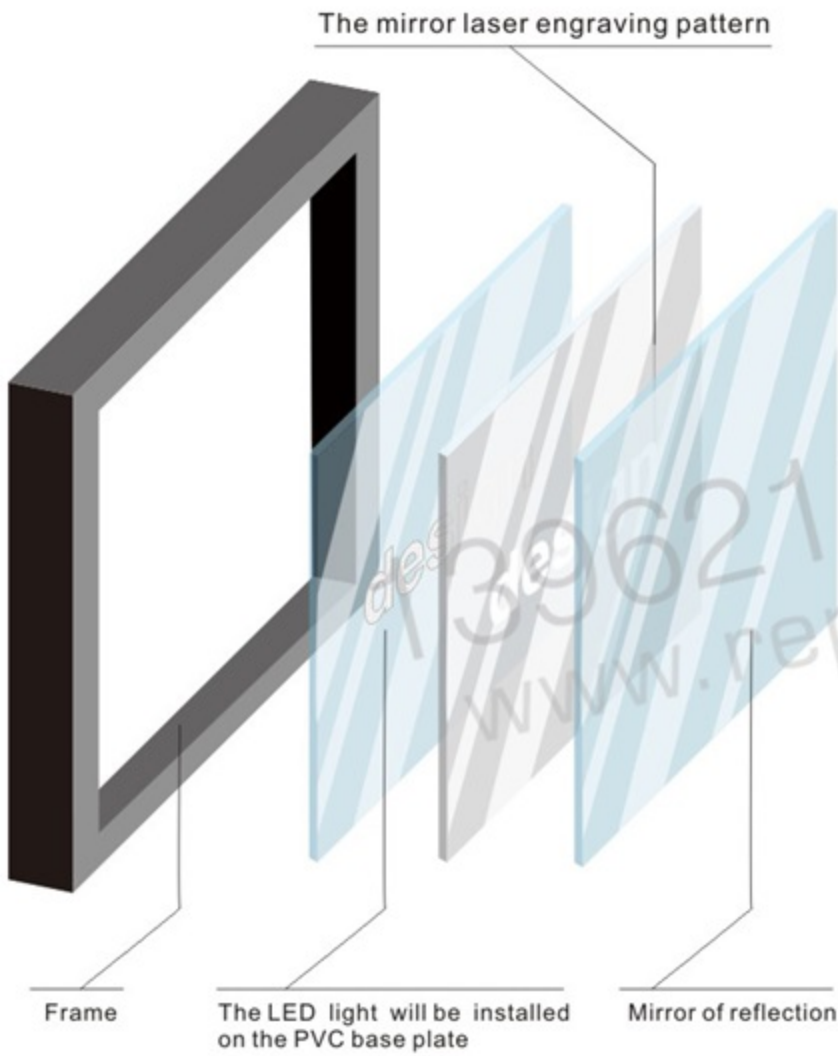

REPSN®

LED INFINITY MIRROR

LED Infinity Mirror Schematic diagram

About the infinity Mirror

Infinitymirror is decorative device. It is composed of semi-transmission lens+intermediate layer+luminous object+reflective lens. The luminous object in the middle layer forms a multi-layer superimposed image through multiple reflections of the semi-transmission lens and the reflective lens.infinity mirror can present a deep visual effect in a limited space, and is often used to decorate the ground, wall and ceiling.

PS: The coating spacing between the semi-reflective lens and the reflective lens determines the spacing between the multilayer images. The transmittance of the semi-reflective lens, the reflectivity of the reflective lens, the reflectivity of the semi-reflective lens, and the brightness of the luminous object jointly determine the number of layers of the image.

CHART OF STRUCTURE

THE INFINITY MIRROR CUSTOMIZATION PROCESS

01

Dimension: 1100**1600mm
Customers's images or designs

02

Confirm the classification of the infinity mirror with customers, and provide the effect drawing and quotation of the abyss mirror

03

Confirm order information
Color, shape, accessories,
installation kit, payment method,
factory production

SPECIFICATIONS

Product name	Infinity mirror
Dimension	Customize according to demand
Box material	Stainless steel/galvanized sheet
Product technology	Machining + handmade
Luminous color	Multiple colors can be chosen
Wattage	DC12V
Package	Wooden box