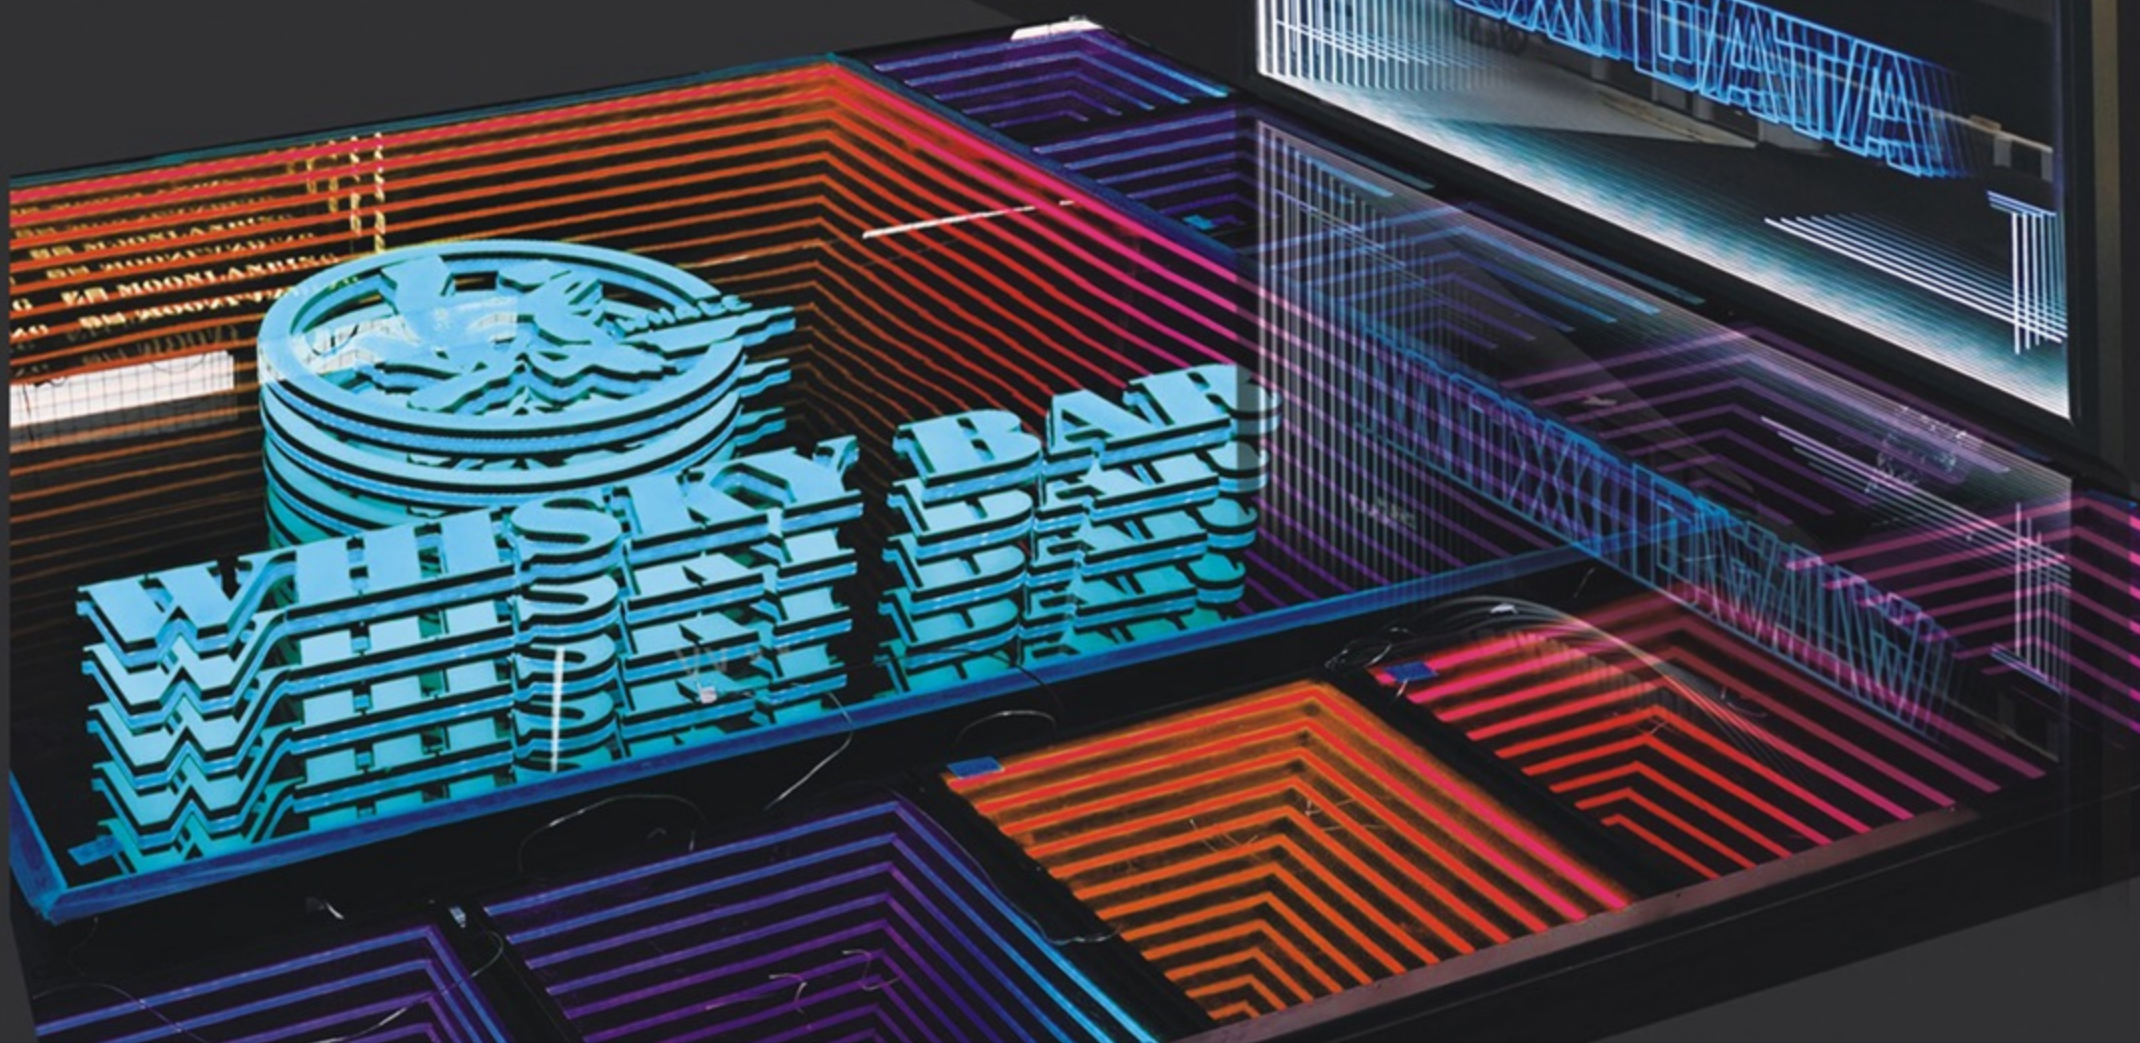

REPSN®

LED INFINITY MIRROR

LED Infinity Mirror Schematic diagram

About the infinity Mirror

Infinitymirror is decorative device. It is composed of semi-transmission lens+intermediate layer+luminous object+reflective lens. The luminous object in the middle layer forms a multi-layer superimposed image through multiple reflections of the semi-transmission lens and the reflective lens.infinity mirror can present a deep visual effect in a limited space, and is often used to decorate the ground, wall and ceiling.

CHART OF STRUCTURE

THE INFINITY MIRROR CUSTOMIZATION PROCESS

01

Dimension: 1100**1600mm
Customers's images or designs

02

Confirm the classification of the infinity mirror with customers, and provide the effect drawing and quotation of the abyss mirror