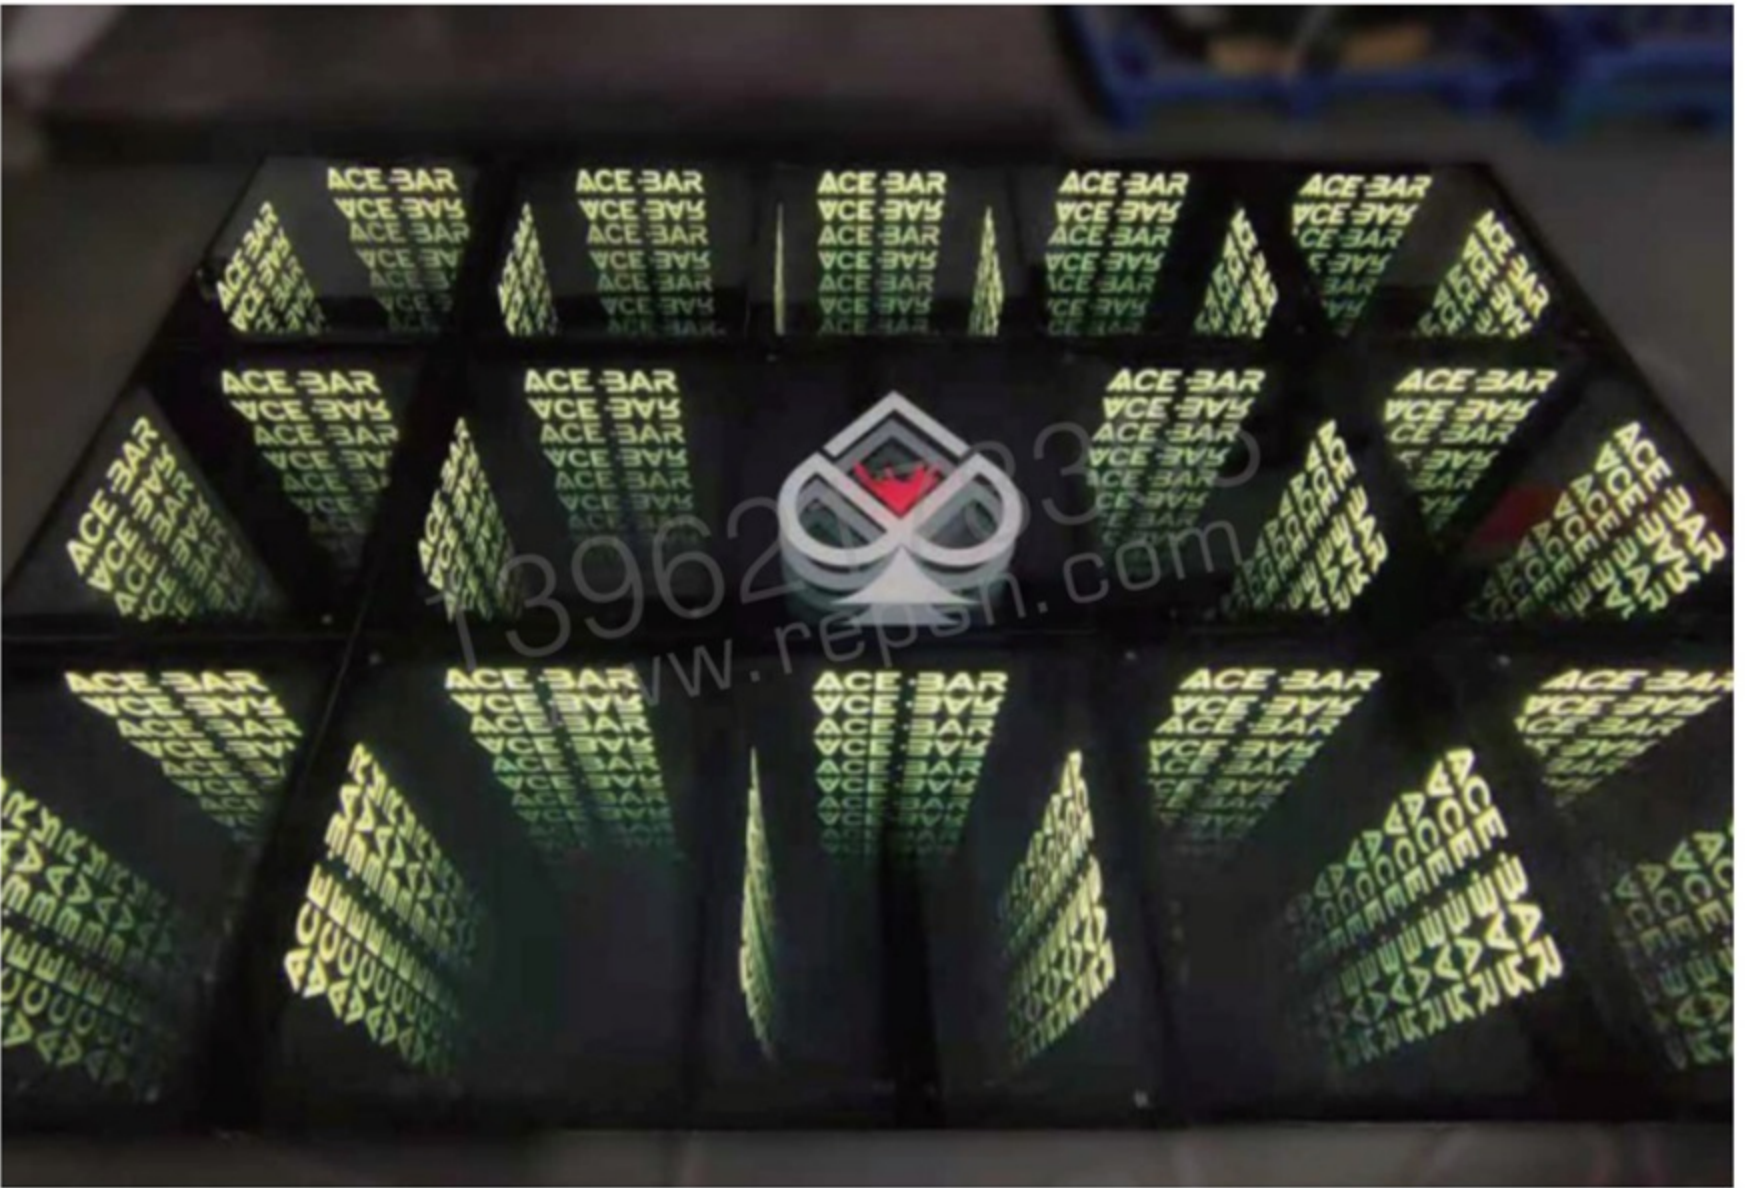

Led Infinity Mirror-cabinet

Led Infinity Mirror-led Letter

REPSN WEBSITE QR Code

SUZHOU REPSN PHOTOELECTRIC
TECHNOLOGY CO.,LTD

Add: NO.999 Xingdong Rd, Wangshan industrial
park, Wuzhong district, Suzhou city, China

Tel: +86-0512-66536260

Mail: led@repsn.com Http://www.repsn.com