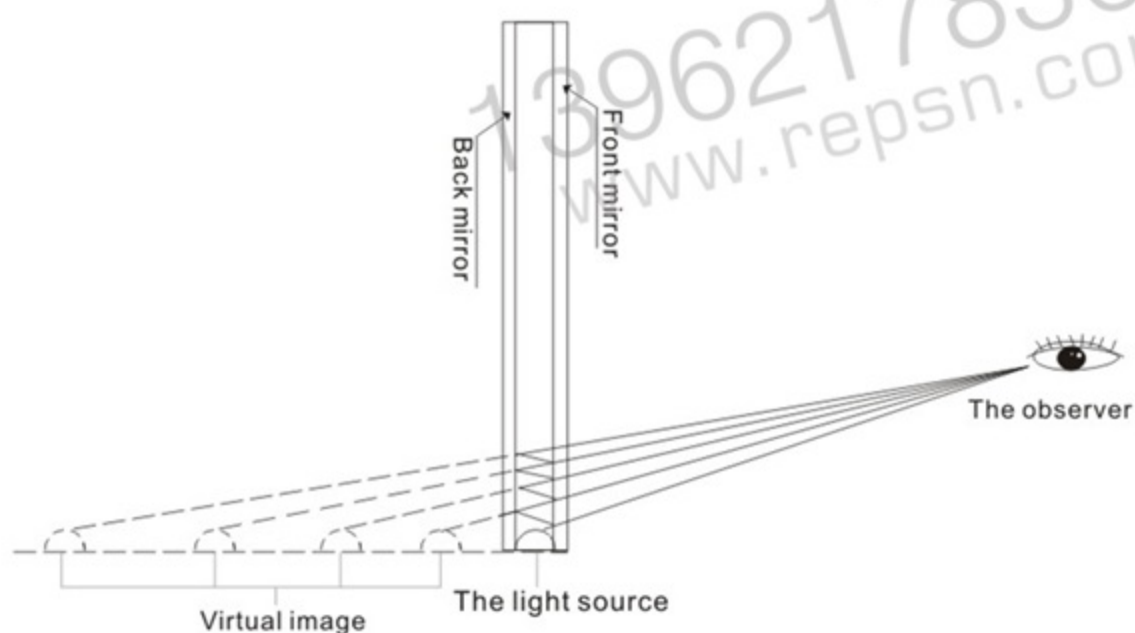

REPSN®

LED INFINITY MIRROR

LED Infinity Mirror Schematic diagram

About the infinity Mirror

Infinitymirror is decorative device. It is composed of semi-transmission lens+intermediate layer+luminous object+reflective lens. The luminous object in the middle layer forms a multi-layer superimposed image through multiple reflections of the semi-transmission lens and the reflective lens.infinity mirror can present a deep visual effect in a limited space, and is often used to decorate the ground, wall and ceiling.

PS: The coating spacing between the semi-reflective lens and the reflective lens determines the spacing between the multilayer images. The transmittance of the semi-reflective lens, the reflectivity of the reflective lens, the reflectivity of the semi-reflective lens, and the brightness of the luminous object jointly determine the number of layers of the image.

CHART OF STRUCTURE

THE INFINITY MIRROR CUSTOMIZATION PROCESS

01

Dimension: 1100**1600mm
Customers's images or designs

02

Confirm the classification of the infinity mirror with customers, and provide the effect drawing and quotation of the abyss mirror

03

Confirm order information
Color, shape, accessories,
installation kit, payment method,
factory production

SPECIFICATIONS

Product name	Infinity mirror
Dimension	Customize according to demand
Box material	Stainless steel/galvanized sheet
Product technology	Machining + handmade
Luminous color	Multiple colors can be chosen
Wattage	DC12V
Package	Wooden box